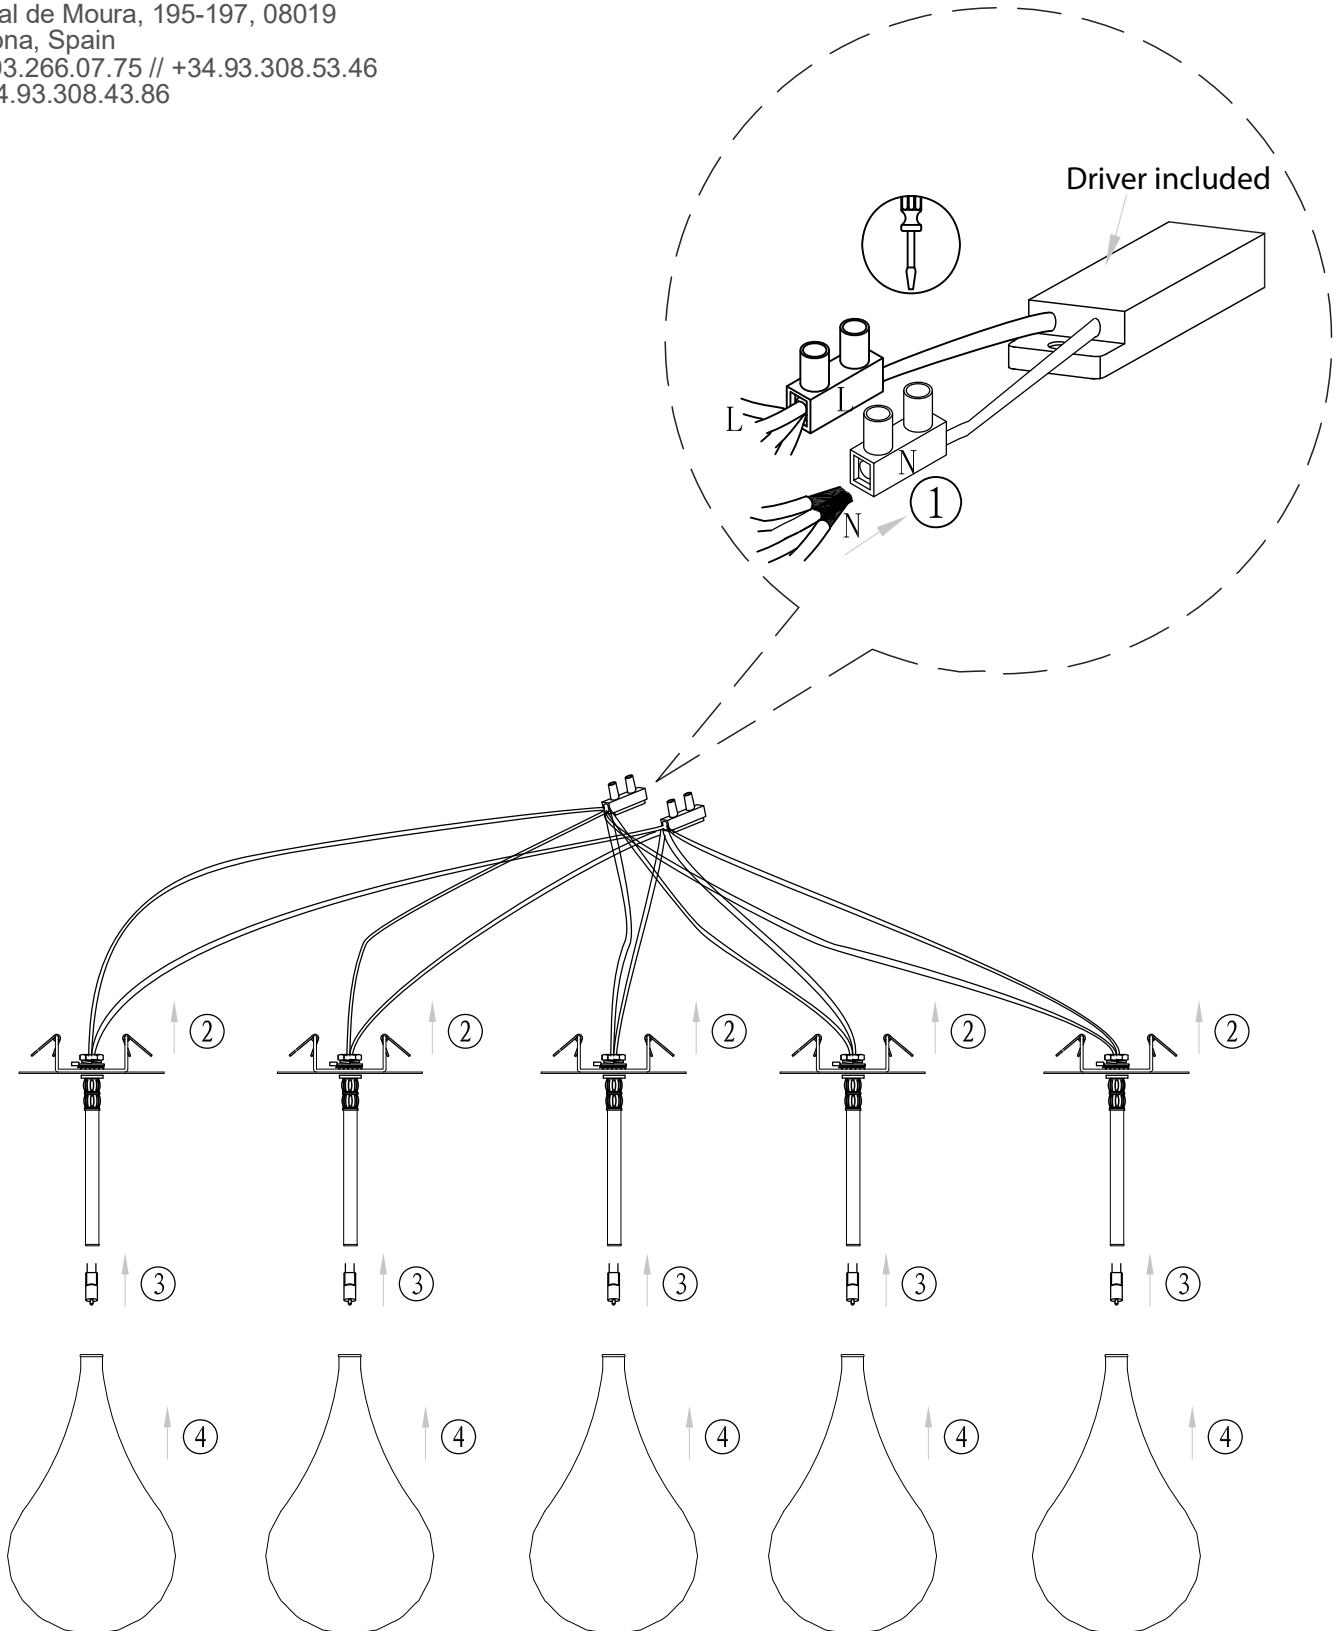

## FEATURE

Lamp type: G4 1 X 1,5W LED

The lamp can be only indoor used

If in doubt, consult a qualified electrician or contact your retail outlet. Ensure that you always install the fitting to the relevant regulations. Certain regulations indicate that lighting fittings should be installed by a qualified electrician.